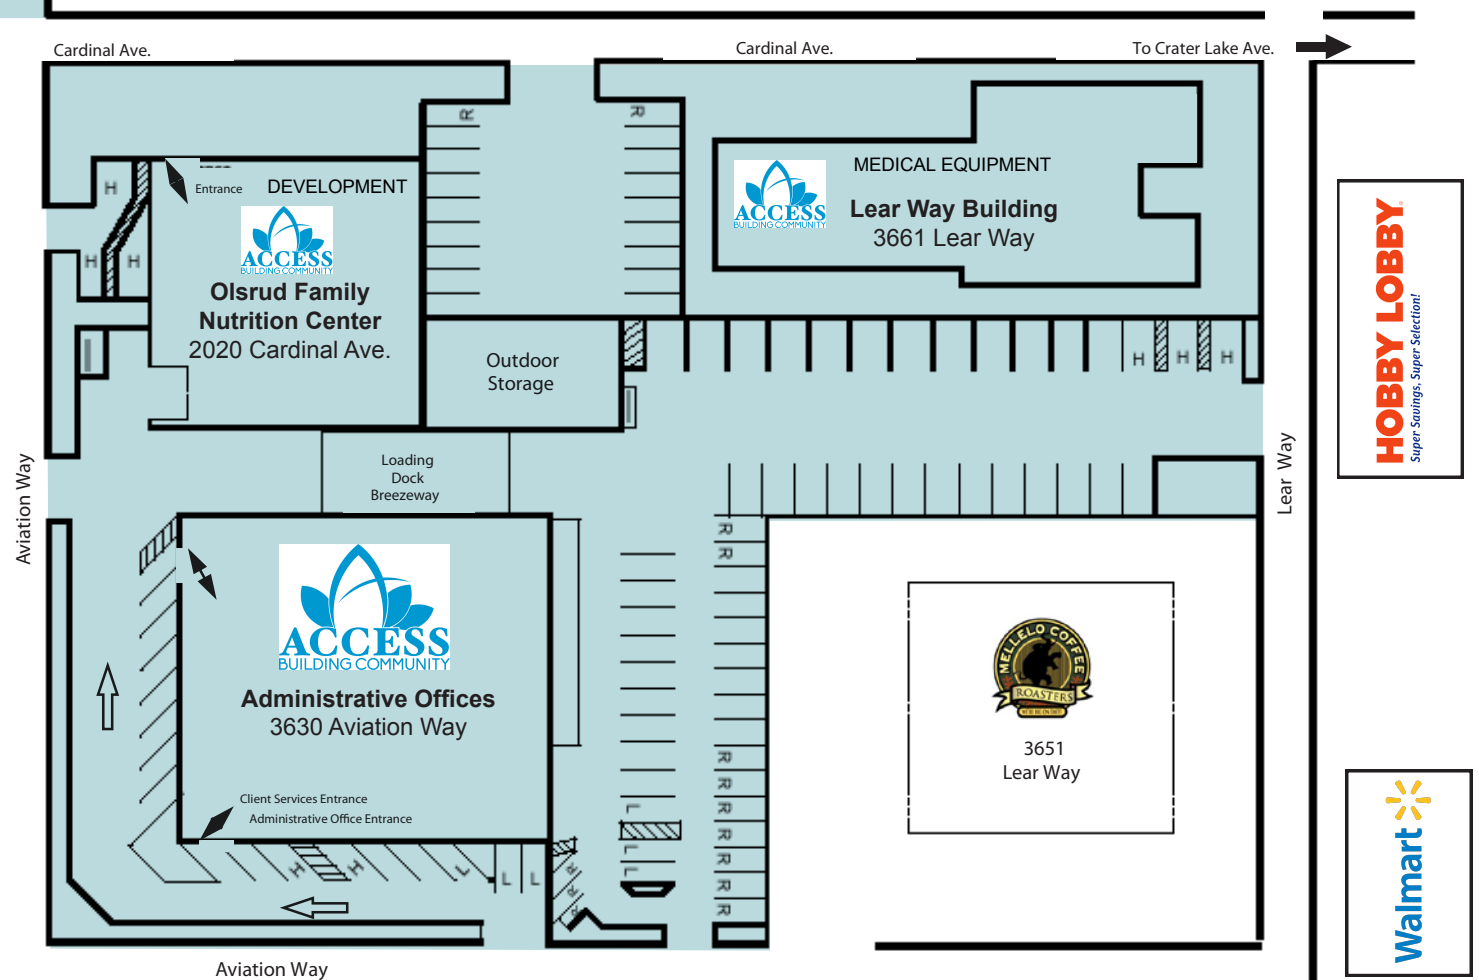

Campus & Parking Diagram

Driving Directions

From I-5 exit 30, go north on Hwy 62 (Crater Lake Hwy) for approx. one mile to major light intersection at Delta Waters, Turn left at the main intersection. Stay on Delta Waters which turns into Lear Way. The ACCESS campus is located directly behind Hobby Lobby, formerly COSTCO.

Parking for the Olsrud Family Nutrition Center is located on the north side of Cardinal Ave. just past Smart Food Service warehouse.

Mission — Through partnership with a caring community, ACCESS provides immediate and long-term solutions that lead people in need toward self-sufficiency.

Vision — To create a sustainable environment that inspires self-sufficiency, self-respect and service to others.

Legend

- ACCESS Property
- H Parking for Persons with Disabilities
- R Reserved Parking
- L Loading Zone Parking

Please note the number and designation of the parking spot is accurate. The map, however, is not to scale.

Updated 8/18