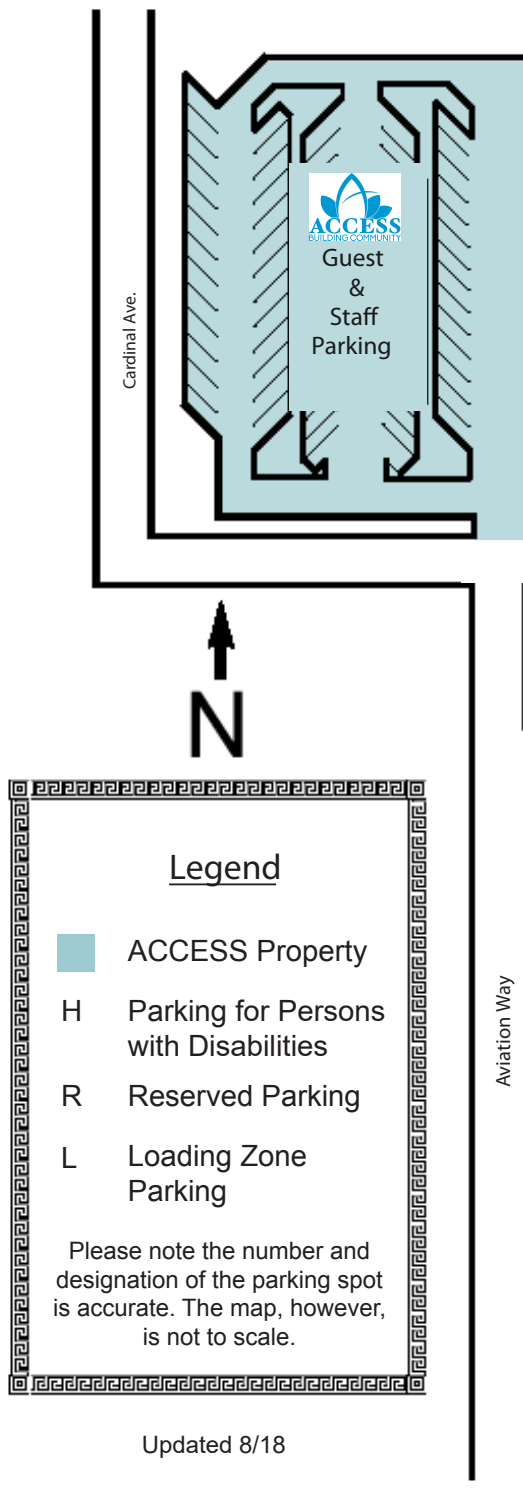

Campus & Parking Diagram

Driving Directions

From I-5 exit 30, go north on Hwy 62 (Crater Lake Hwy) for approx. one mile to major light intersection at Delta Waters, Turn left at the main intersection. Stay on Delta Waters which turns into Lear Way. The ACCESS campus is located directly behind Hobby Lobby, formerly COSTCO.

Parking for the Olsrud Family Nutrition Center is located on the north side of Cardinal Ave. just past Smart Food Service warehouse.

Mission — Through partnership with a caring community, ACCESS provides immediate and long-term solutions that lead people in need toward self-sufficiency.

Vision — To create a sustainable environment that inspires self-sufficiency, self-respect and service to others.

Legend

- ACCESS Property
- H Parking for Persons with Disabilities
- R Reserved Parking
- L Loading Zone Parking

Please note the number and designation of the parking spot is accurate. The map, however, is not to scale.

Updated 8/18